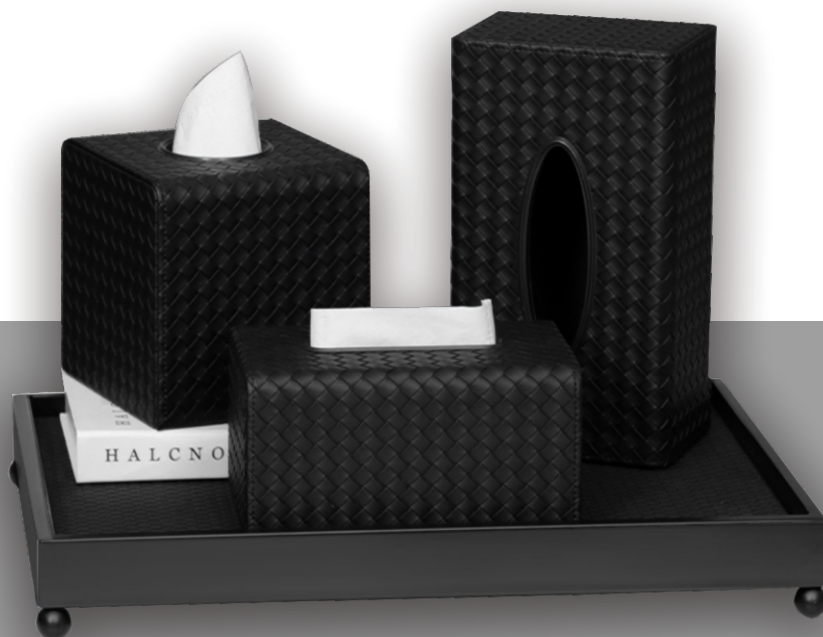

DGNSNH901-128
多功能收纳盒(专利款)
Multifunction storage box
260*170*150mm

细致入微

厚实用料无惧放大

Be Not afraid to be fastidious, but lead a delicate life.

QKSNG602-128
多功能收纳盒(轻奢款)
Multifunction storage box
265*170*150mm

ZSH3001-97-HB
首饰盒
Jewelry box