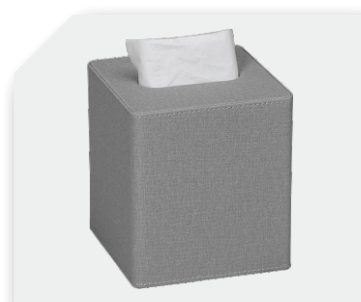

PZZJH008-09-H
小号纸巾盒(侧弧款)
Large tissue box
190*120*95mm

JDPJ1202-09-S
正方形纸巾盒
Square tissue box
130*130*145mm