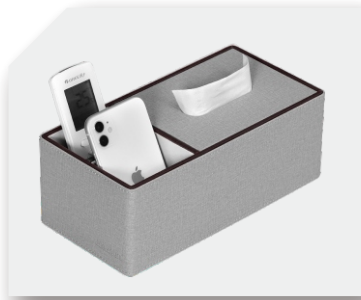

PZZJH006-09-H
小号纸巾盒(圆角款)
Small tissue box
190*120*95mm

PZZJH008-09-H
小号纸巾盒(侧弧款)
Large tissue box
190*120*95mm

JDPJ1202-09-S
正方形纸巾盒
Square tissue box
130*130*145mm

BD1001-09-H
杯垫
Coasters
Φ100mm

PZZJH006-182-H
304桌面收纳盒
Desktop storage box
270*135*55mm