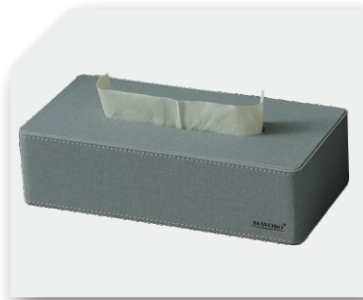

冰桶
Ice bucket
140*150mm(1L)

HTZJH203-39-H
双层圆形垃圾桶
Dustbin
Φ225*265mm

绅士灰系列

JDPJ1202-09-02
服务指南
Service guide folder
240*320*40mm

JDPJ1202-09-03
便签夹
Note pad holder
130*190/40mm

JDPJ1202-09-01
长方形纸巾盒
Rectangular tissue box
240*125*65mm