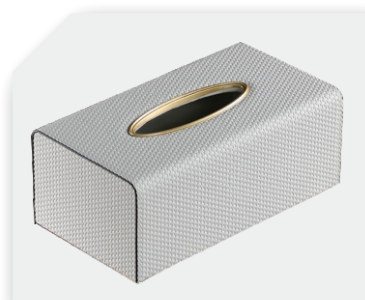

HTZJH216-46-B
大号纸巾盒(铜圈圆角款)
Large tissue box
250*135*95mm