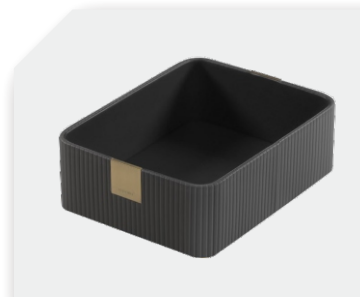

PZZJH005-159-H
小号纸巾盒(轻奢款)
Small tissue box
190*120*95mm

SGSNH701-66
双格收纳盒
Double storage box
265*130*100mm

SGSNH702-66
双格收纳盒(轻奢款)
Double storage box
265*130*100mm

SGSNH701-68.15
双格收纳盒(升级款)
Double storage box
265*130*100mm

SGSNH705-66
双格收纳盒
Double storage box
190*160*95mm

DGNSNH901-66
多功能收纳盒
Multifunction storage box
260*170*150mm

PZZJH009-66-S
正方形纸巾盒
Square tissue box
130*130*145mm

WJSG502-66
304桌面收纳盒
desktop storage box
270*135*55mm

SNH1006-66
正方形桌面收纳盒
Square desktop storage box
200*200*40mm

SNH1008-66
长方形桌面收纳盒
Rectangular desktop storage box
240*150*55mm

WJSG505-66
衣物收纳盒(无格)
Clothes storage box
320*255*105mm

WJSG505-66-H
衣物收纳盒(九格)
Clothes storage box
320*255*105mm