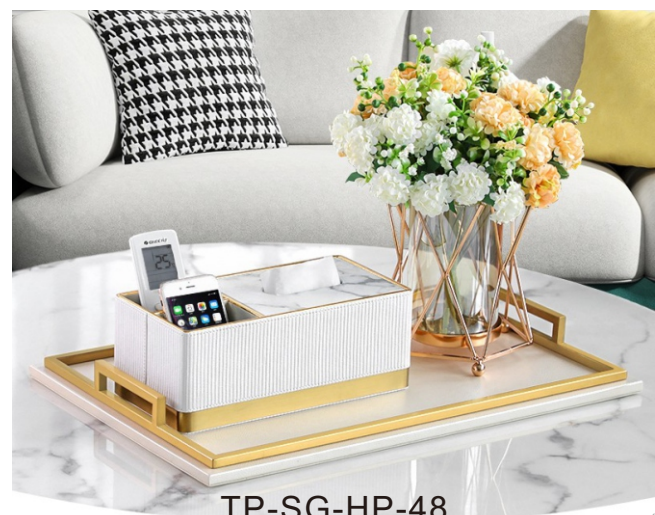

HTZJH211-50
纸巾盒(金属盖款)
Tissue box
215*123*100mm

DGNSNH901-49
304双格收纳盒
Double storage box
265*130*100mm

DGNSNH901-50
多功能收纳盒(旗舰款)
Multifunction storage box
260*170*150mm

WJSG503-50
正方形桌面收纳盒
Square desktop storage box
170*170*40mm

SNH1001-50
化妆品盒
Cosmetic box
320*210*80mm

TP-SG-HP-48

白色罗马柱四件套:
米白托盘大号+白色罗马柱收纳盒+玻璃花瓶+仿真花束