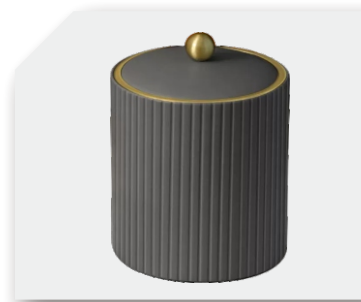

SCT-10L-159-B
SCT-14L-159-B
10L/14L垃圾桶(黑金圈)
Double storage box
Φ225*265mm/Φ245*300mm

笔桶
Pen box
95*95*120mm

纸巾盒
Tissue box
200*130*95mm

口罩盒
The mask box
200*130*95mm

牙签盒
Toothpick box
Φ60*100mm

牙签盒 (小鸟款)
Snack tray
Toothpick box

单层果盘 (水晶款)
Snack tray
Φ240*70mm

双层果盘 (水晶款)
Snack tray
Φ240*145mm

三层果盘 (水晶款)
Snack tray
Φ240*220mm

单格文件收纳架
File storage box
150*280*325mm

三格文件收纳架
Snack tray
265*265*340mm

桌面垃圾桶
Dustbin
Φ100*150mm

五格收纳盒
Storage box
260*170*150mm

防尘化妆品收纳盒
Storage box
270*195*315mm

小号收纳盒
Storage box
150*230*85mm

收纳盒 (提手款)
Storage box
250*320*105mm

大号收纳盒 (提手款)
Storage box
275*345*155mm

抽屉式内衣盒 (无格)
Clothes storage box
270*335*155mm

抽屉式内衣盒 (九格)
Clothes storage box
270*335*155mm